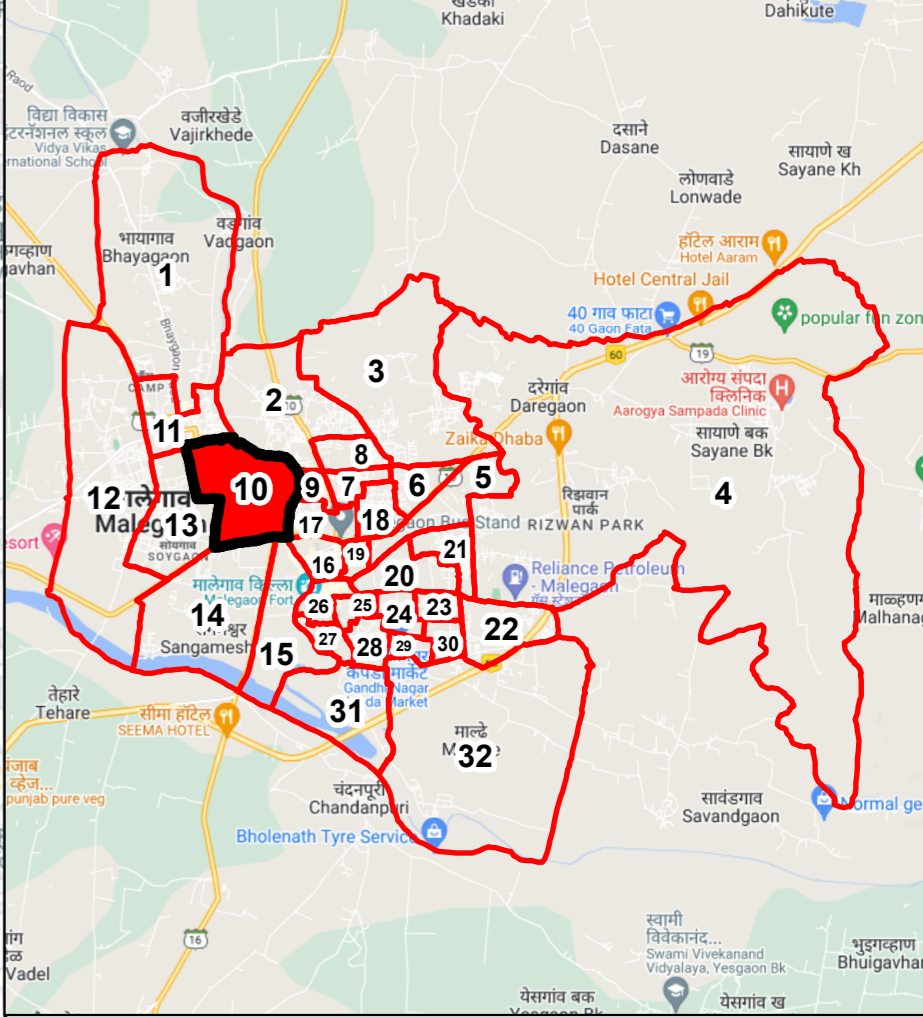

Draft Ward Formation For General Election 2022 - Malegaon Municipal Corporation

STATE ELECTION COMMISSION
MAHARASHTRA

Ward : 10

Ward Population

Total Population	20424
SC Population	3497
ST Population	941

Key Map - KDMC

Legend

- Ward
- MC Boundary
- Road
- National Highway
- Railway Line
- River

(Name)

(Signature)
Deputy Municipal Commissioner