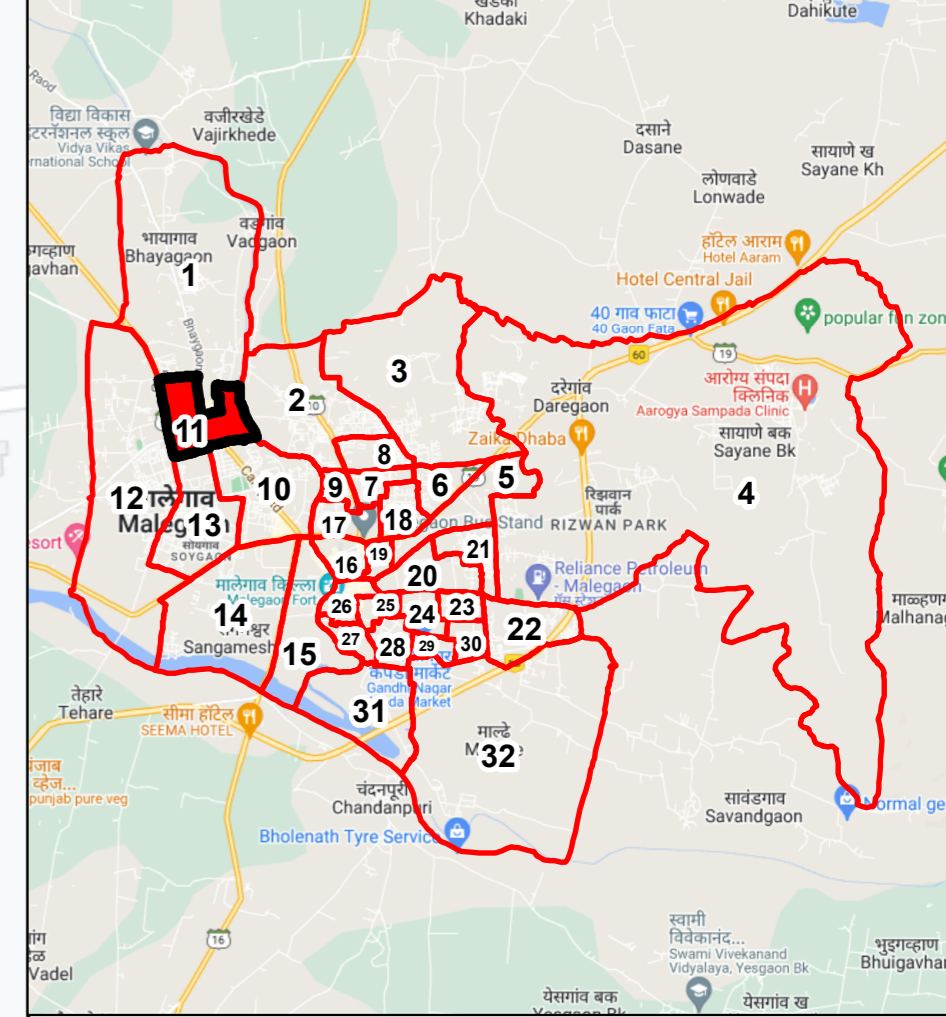

Draft Ward Formation For General Election 2022 - Malegaon Municipal Corporation

STATE ELECTION COMMISSION
MAHARASHTRA

Ward : 11

Ward Population

Total Population	19259
SC Population	2993
ST Population	600

Key Map - KDMC

Legend

- Ward
- MC Boundary
- Road
- National Highway
- Railway Line
- River

(Name)

(Signature)
Deputy Municipal Commissioner