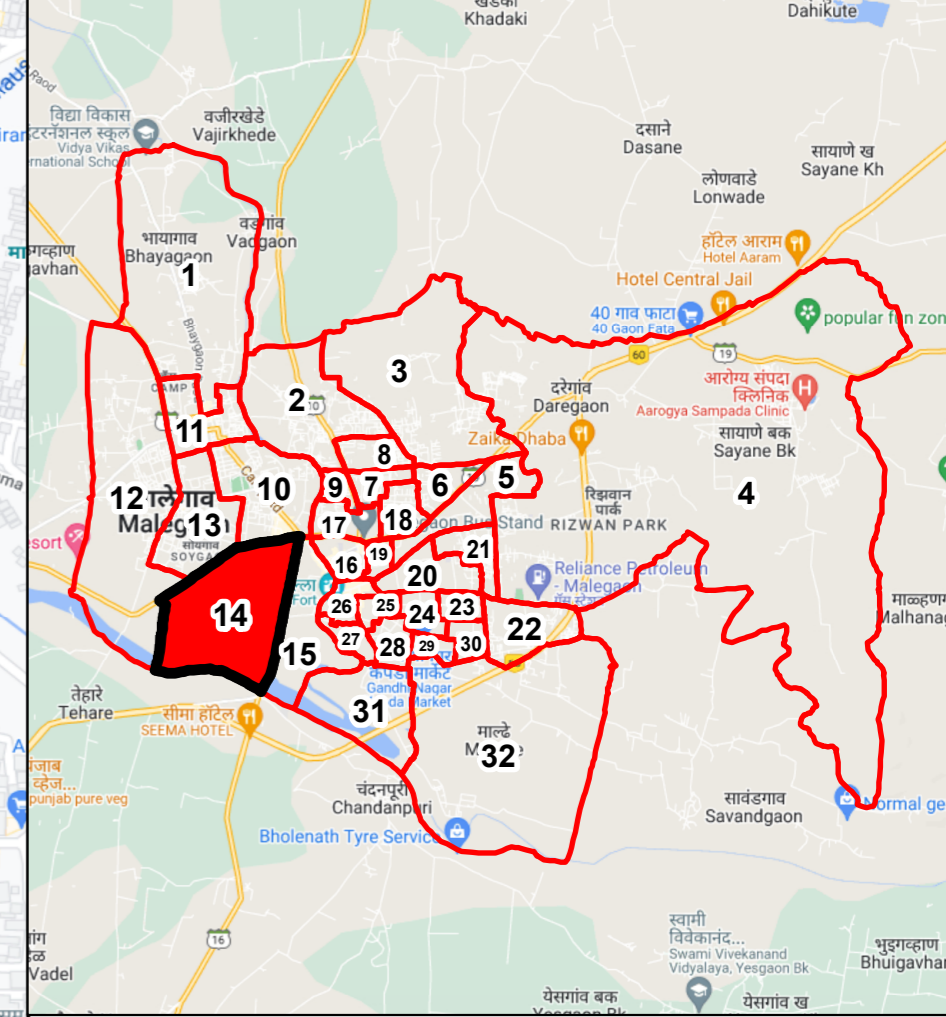

Draft Ward Formation For General Election 2022 - Malegaon Municipal Corporation

STATE ELECTION COMMISSION
MAHARASHTRA

Ward : 14

Ward Population

Total Population	20637
SC Population	2358
ST Population	1267

Key Map - KDMC

Legend

- Ward
- MC Boundary
- Road
- National Highway
- Railway Line
- River

(Name)

(Signature)
Deputy Municipal Commissioner