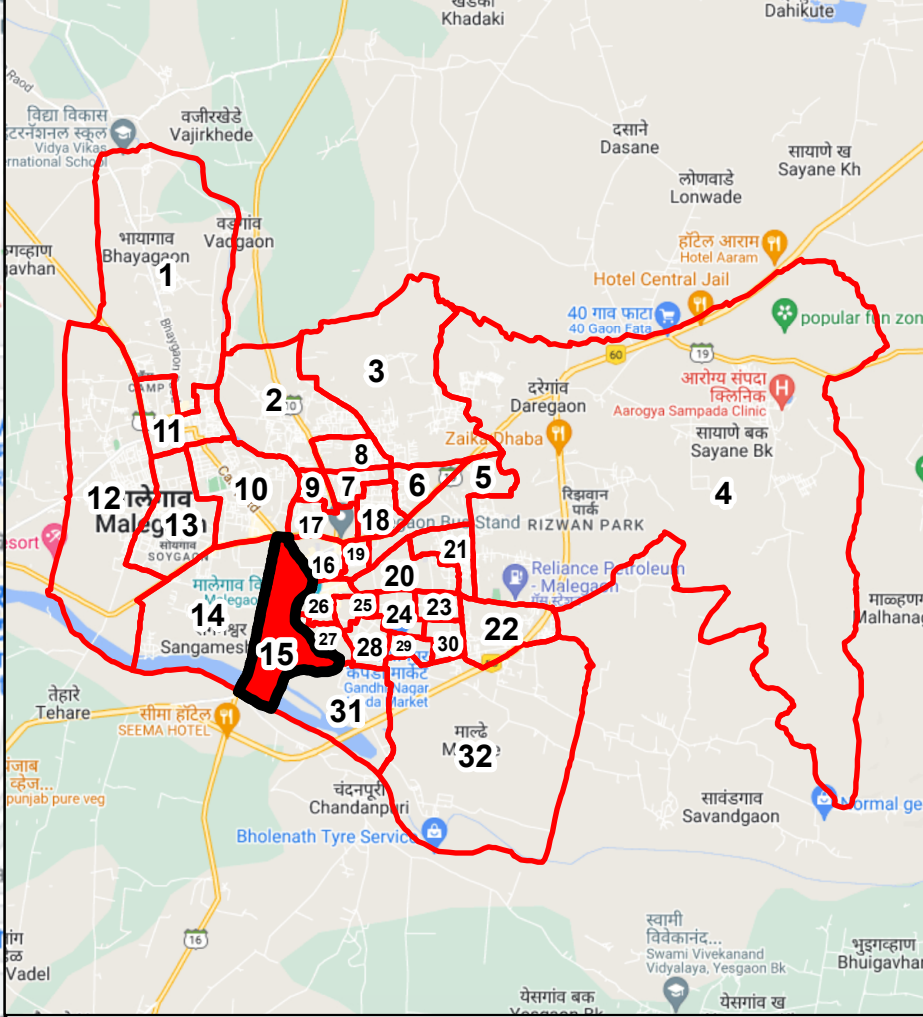

## Ward : 15

### Ward Population

Total Population	19455
SC Population	1095
ST Population	1026

### Key Map - KDMC

### Legend

- Ward
- MC Boundary
- Road
- National Highway
- Railway Line
- River

(Name)

(Signature)  
Deputy Municipal Commissioner