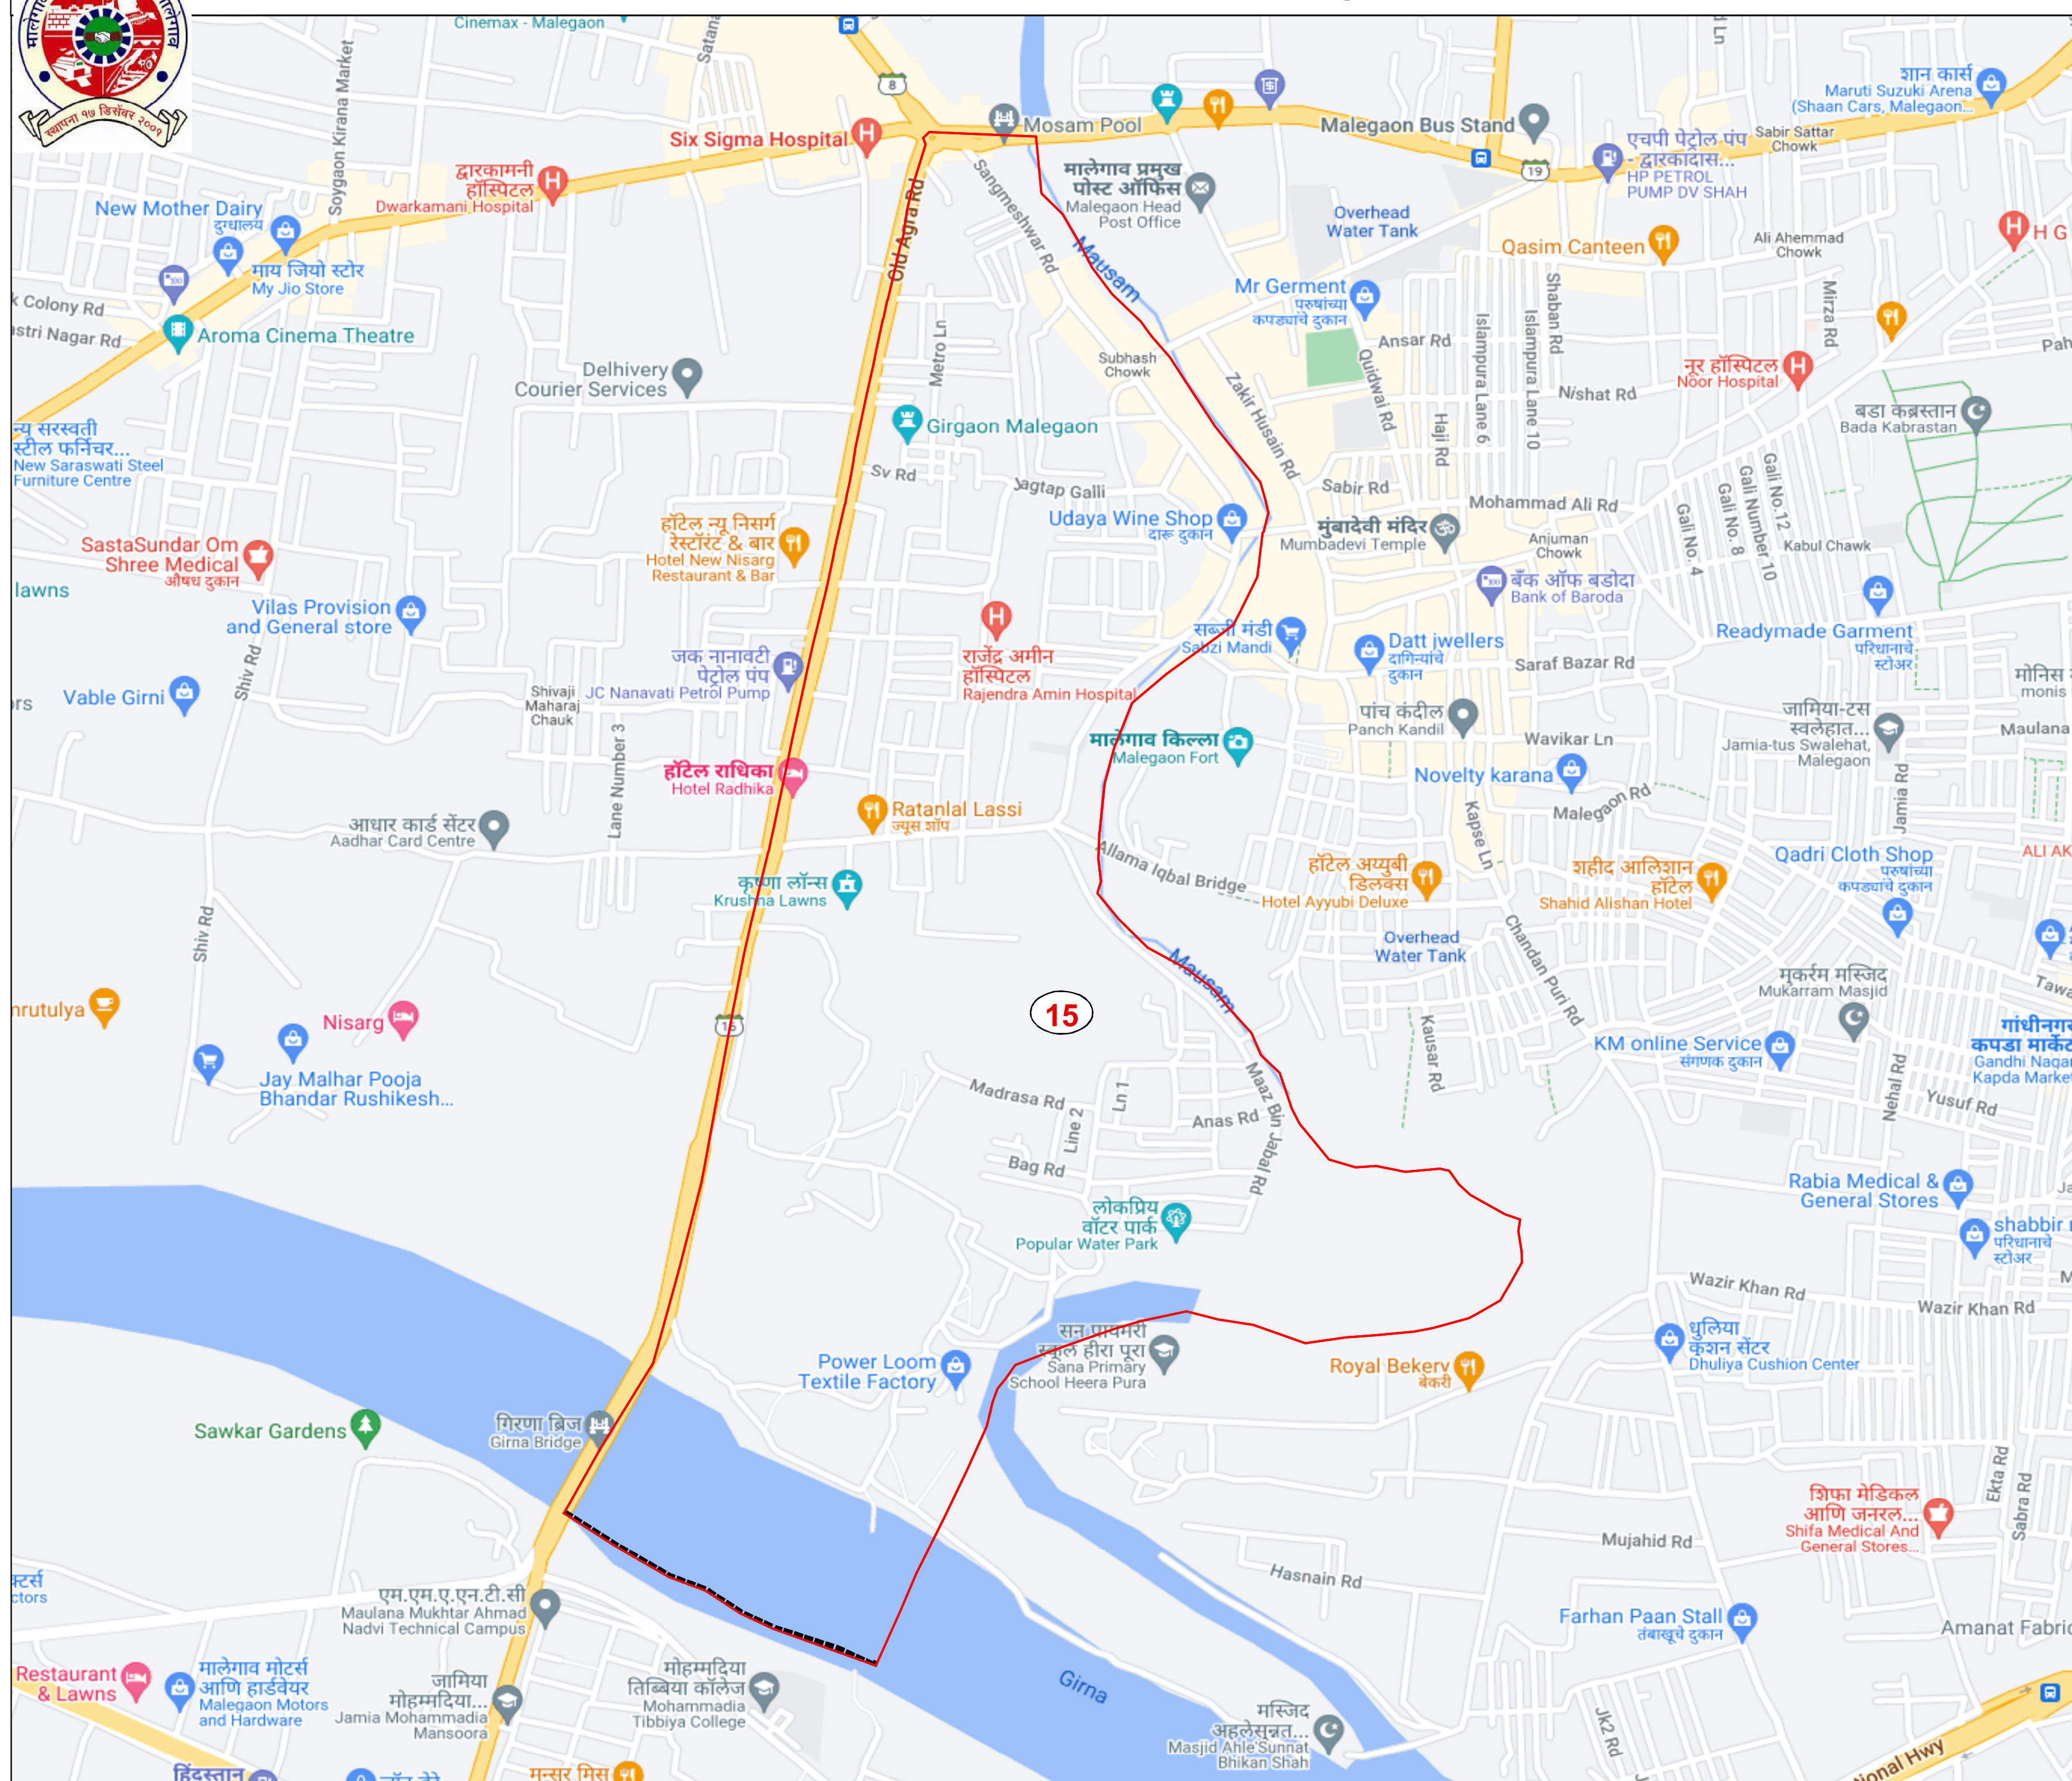

Draft Ward Formation For General Election 2022 - Malegaon Municipal Corporation

STATE ELECTION COMMISSION
MAHARASHTRA

Ward : 15

Ward Population

Total Population	19455
SC Population	1095
ST Population	1026