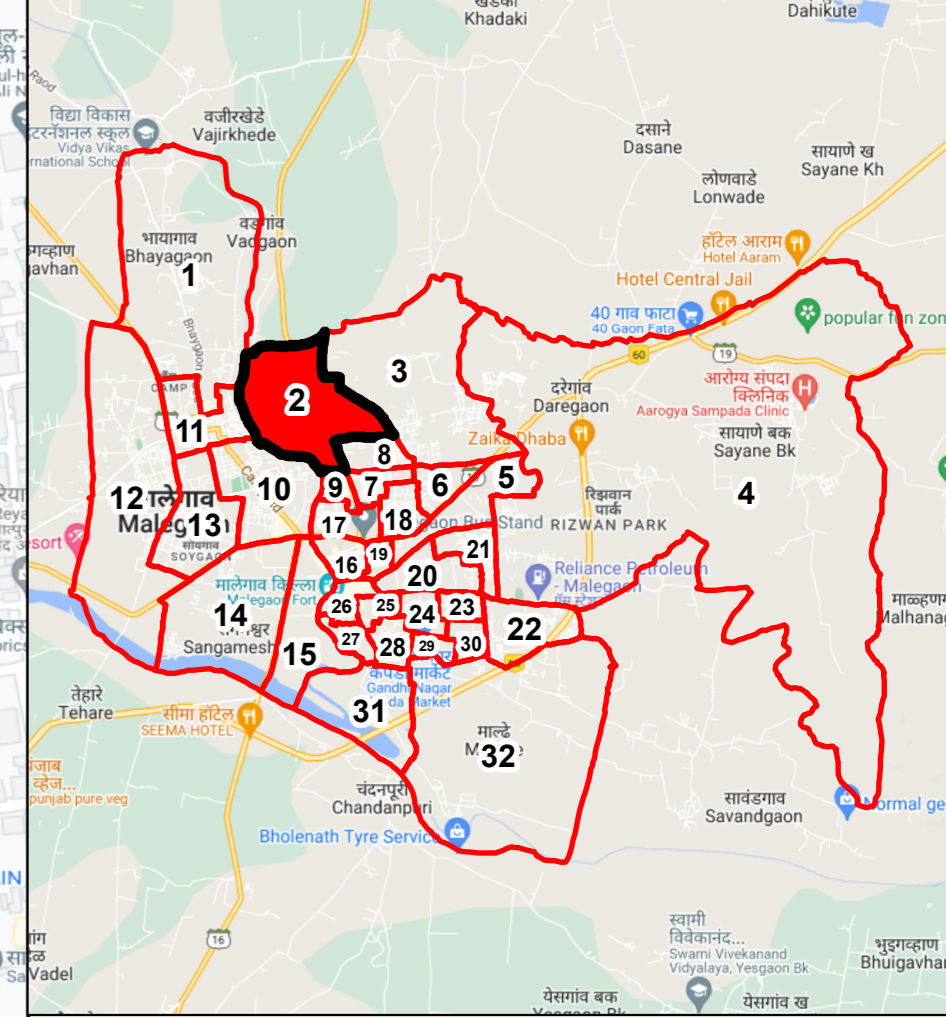

Draft Ward Formation For General Election 2022 - Malegaon Municipal Corporation

STATE ELECTION COMMISSION
MAHARASHTRA

Ward : 2

Ward Population

Total Population	13655
SC Population	2851
ST Population	876

Key Map - KDMC

Legend

- Ward
- MC Boundary
- Road
- National Highway
- Railway Line
- River

(Name)

(Signature)
Deputy Municipal Commissioner