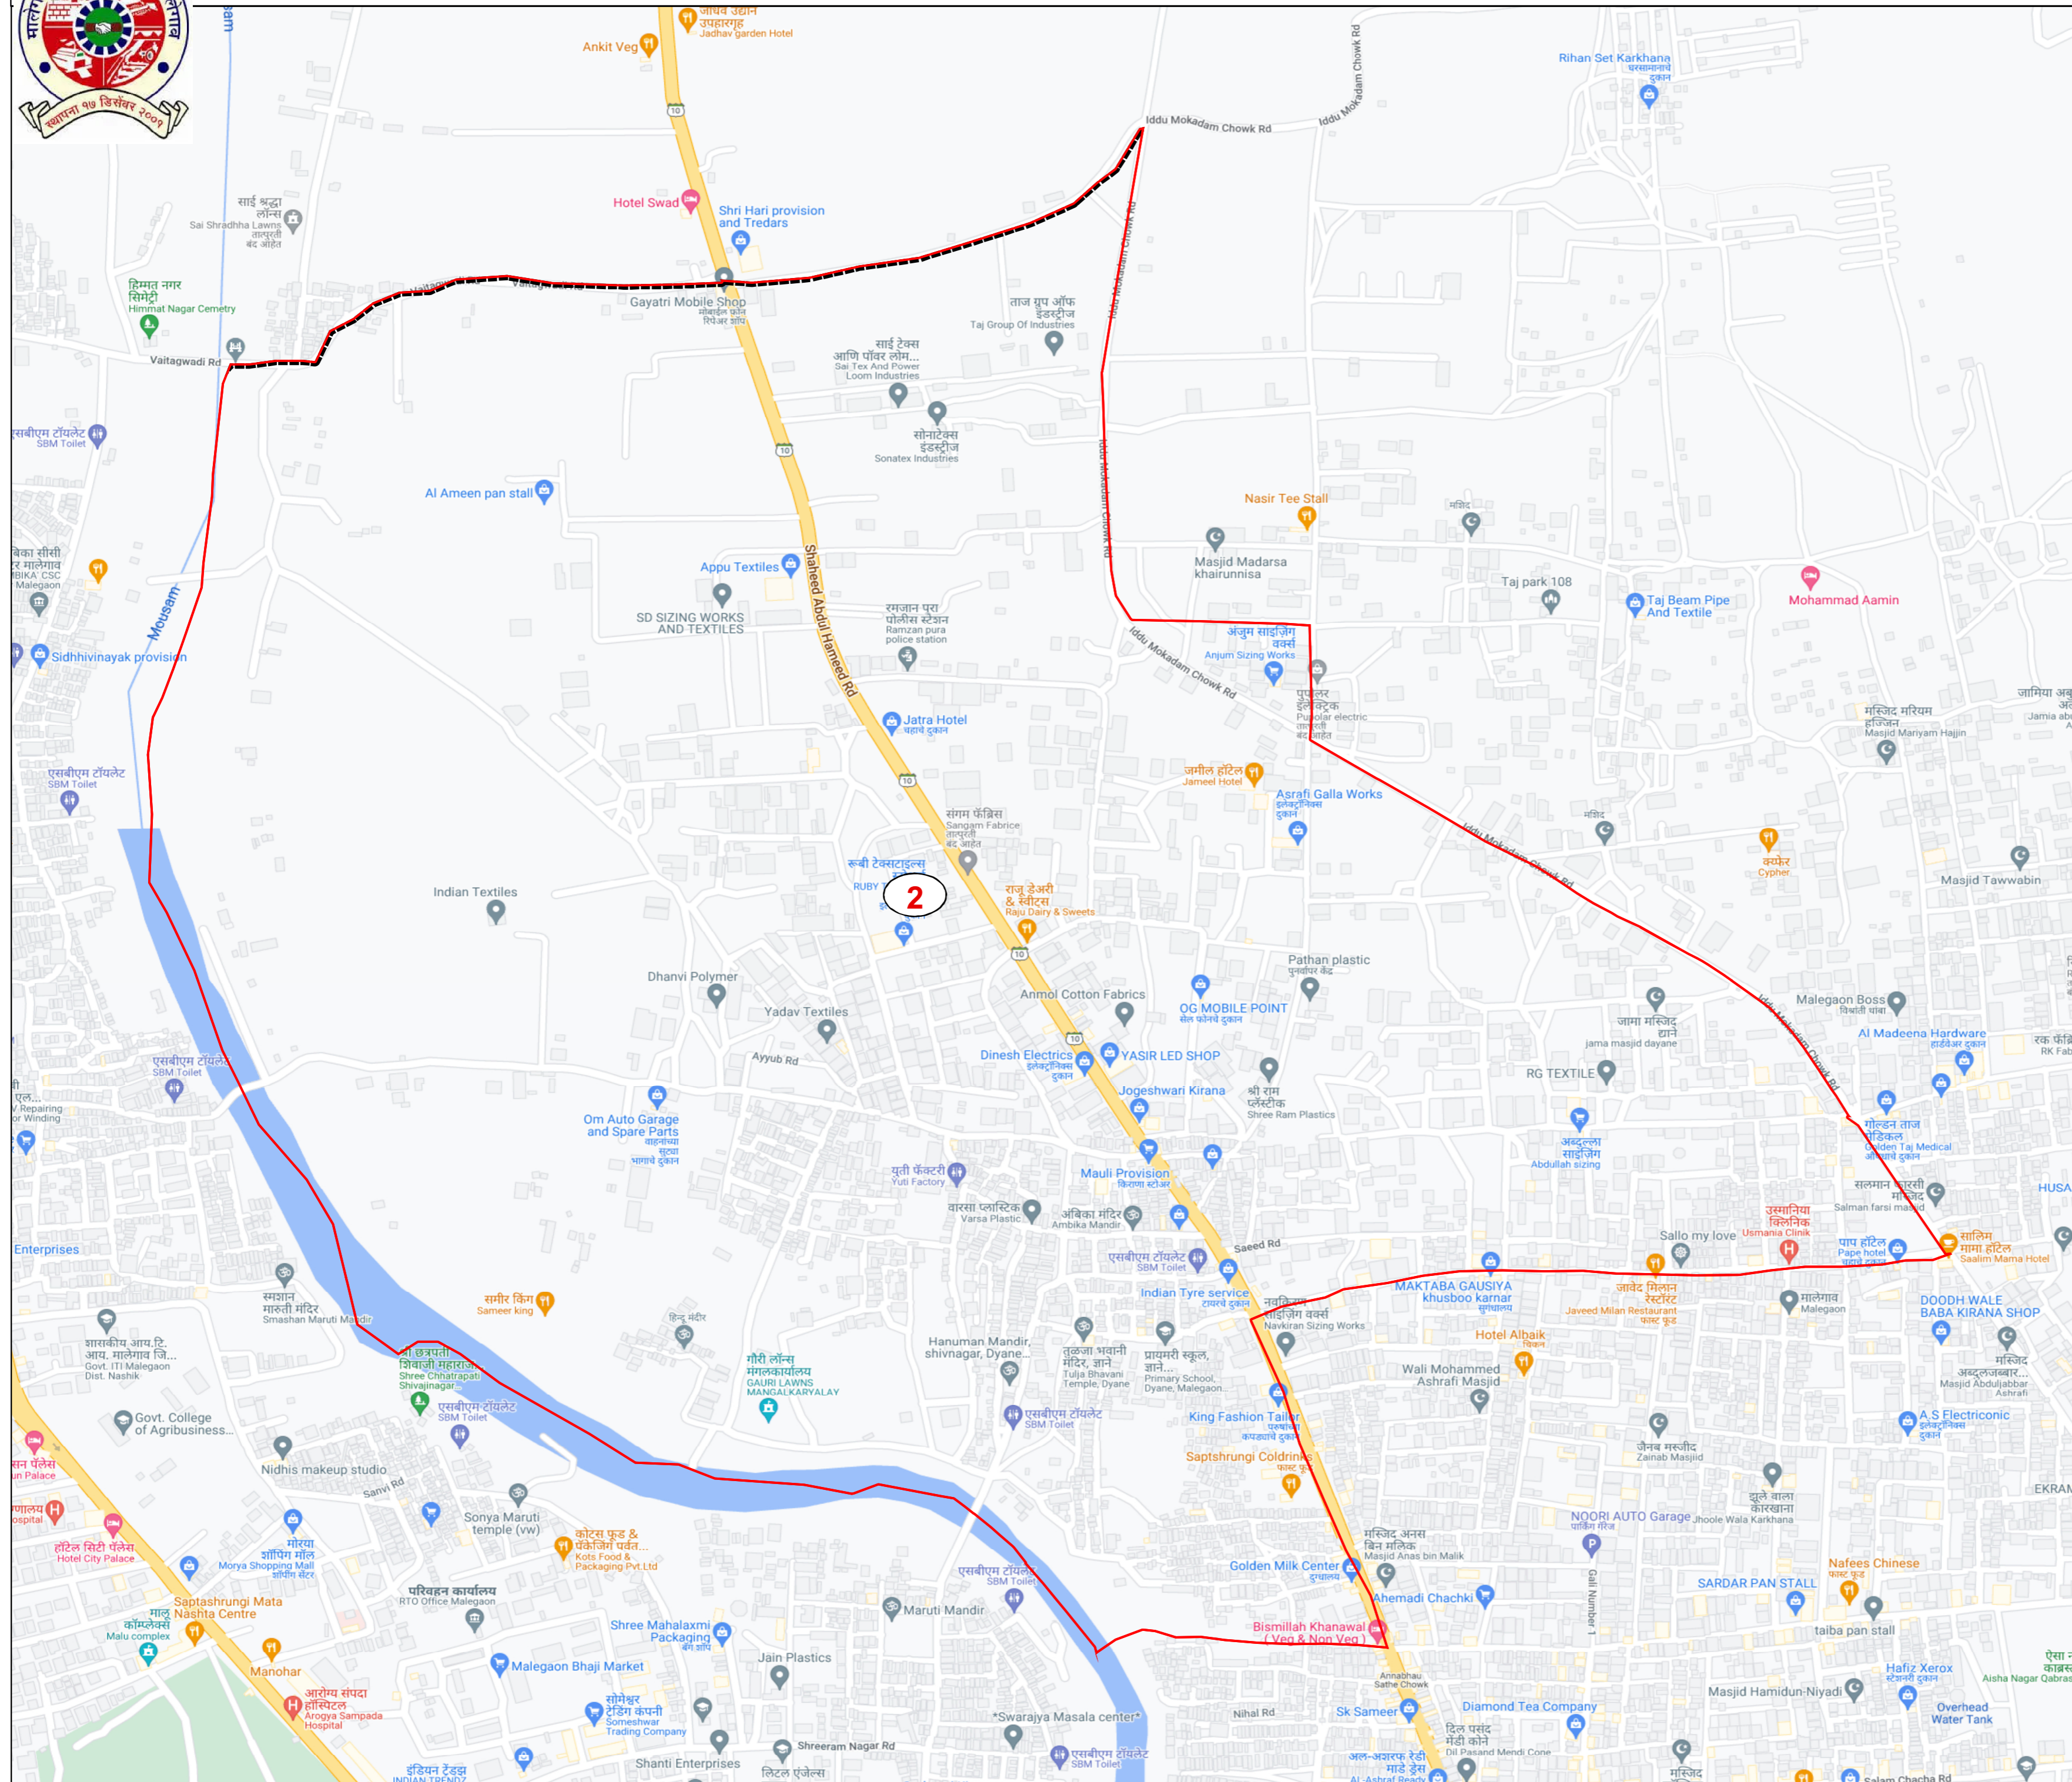

Draft Ward Formation For General Election 2022 - Malegaon Municipal Corporation

STATE ELECTION COMMISSION
MAHARASHTRA

Ward : 2

Ward Population

Total Population	13655
SC Population	2851
ST Population	876

Key Map - KDMC

Legend

- Ward
- MC Boundary
- Road
- National Highway
- Railway Line
- River

(Name)

(Signature)
Deputy Municipal Commissioner