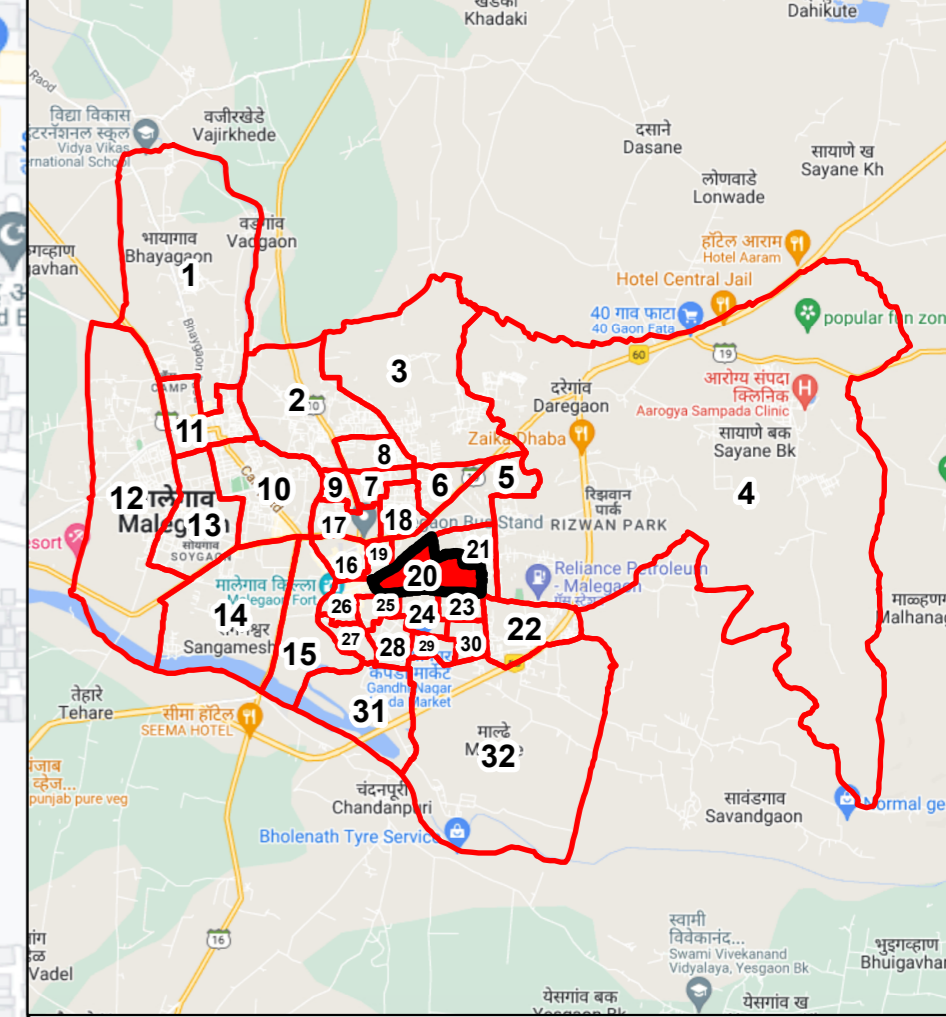

Draft Ward Formation For General Election 2022 - Malegaon Municipal Corporation

STATE ELECTION COMMISSION
MAHARASHTRA

Ward : 20

Ward Population

Total Population	20377
SC Population	0
ST Population	5

Key Map - KDMC

Legend

- Ward
- MC Boundary
- Road
- National Highway
- Railway Line
- River

(Name)

(Signature)
Deputy Municipal Commissioner