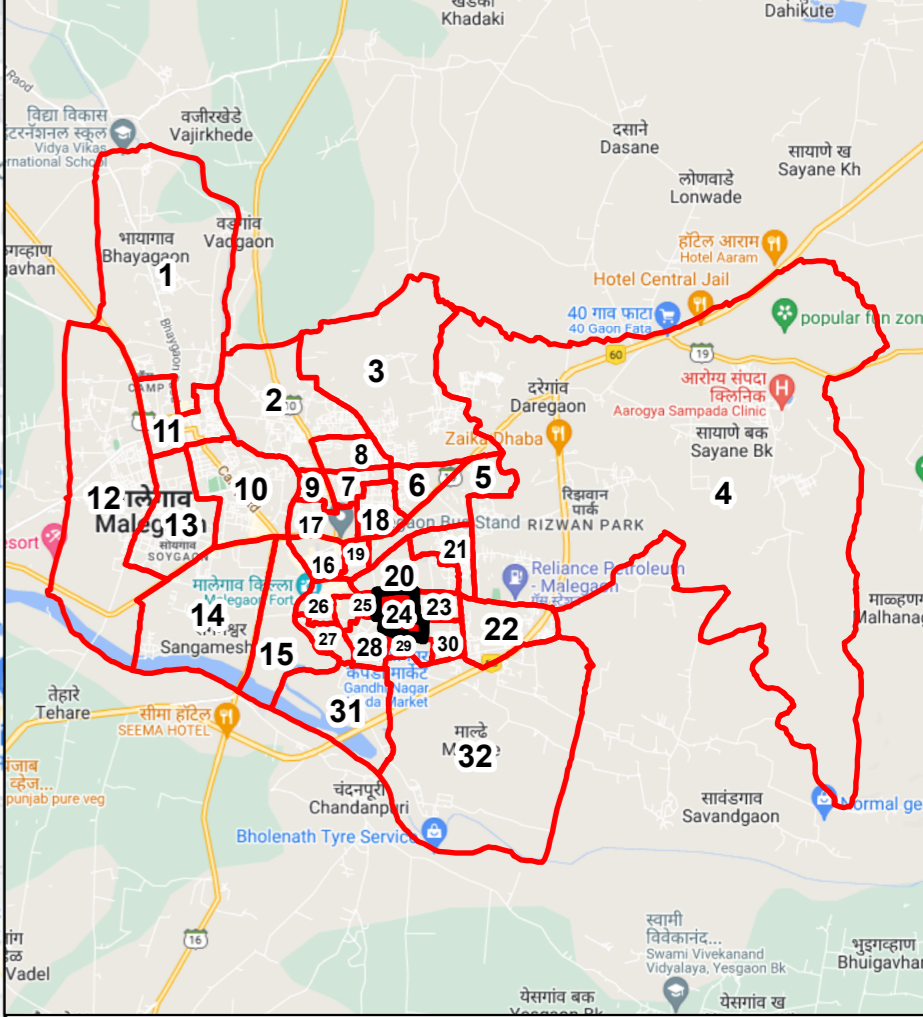

Draft Ward Formation For General Election 2022 - Malegaon Municipal Corporation

STATE ELECTION COMMISSION
MAHARASHTRA

Ward : 24

Ward Population

Total Population	17095
SC Population	0
ST Population	24

Key Map - KDMC

Legend

- Ward
- MC Boundary
- Road
- National Highway
- Railway Line
- River

(Name)

(Signature)
Deputy Municipal Commissioner