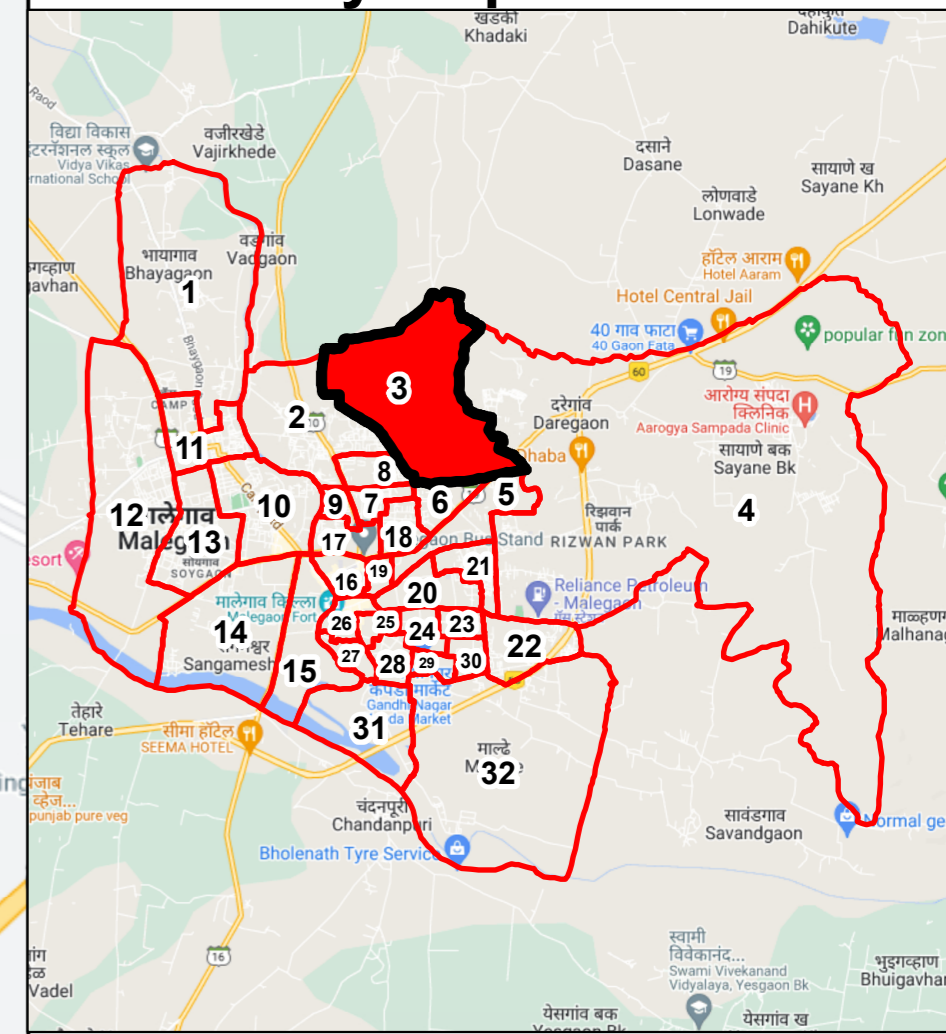

## Ward : 3

### Ward Population

<b>Total Population</b>	<b>16785</b>
<b>SC Population</b>	<b>0</b>
<b>ST Population</b>	<b>84</b>

### Key Map - KDMC

### Legend

- Ward
- MC Boundary
- Road
- National Highway
- Railway Line
- River

(Name)  
  
**(Signature)**  
Deputy Municipal Commissioner