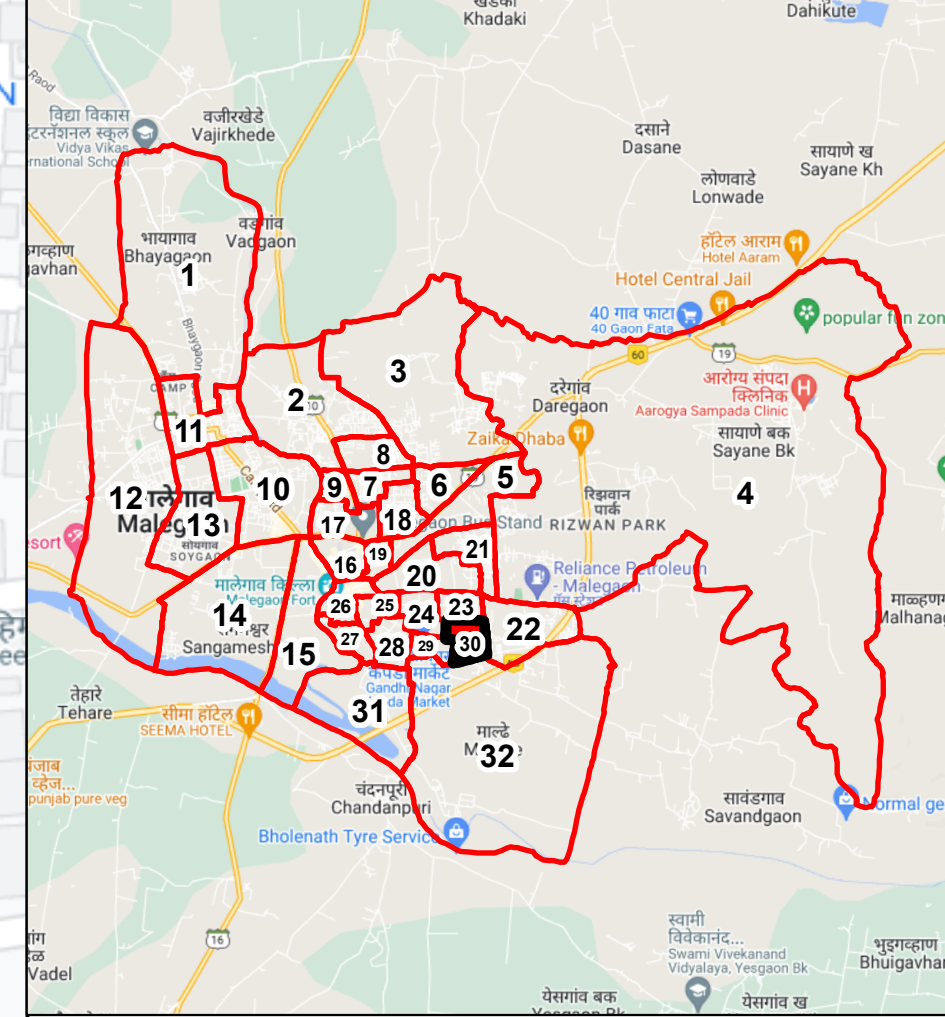

Draft Ward Formation For General Election 2022 - Malegaon Municipal Corporation

STATE ELECTION COMMISSION
MAHARASHTRA

Ward : 30

Ward Population

Total Population	19481
SC Population	0
ST Population	10

Key Map - KDMC

Legend

- Ward
- MC Boundary
- Road
- National Highway
- Railway Line
- River

(Name)

(Signature)
Deputy Municipal Commissioner