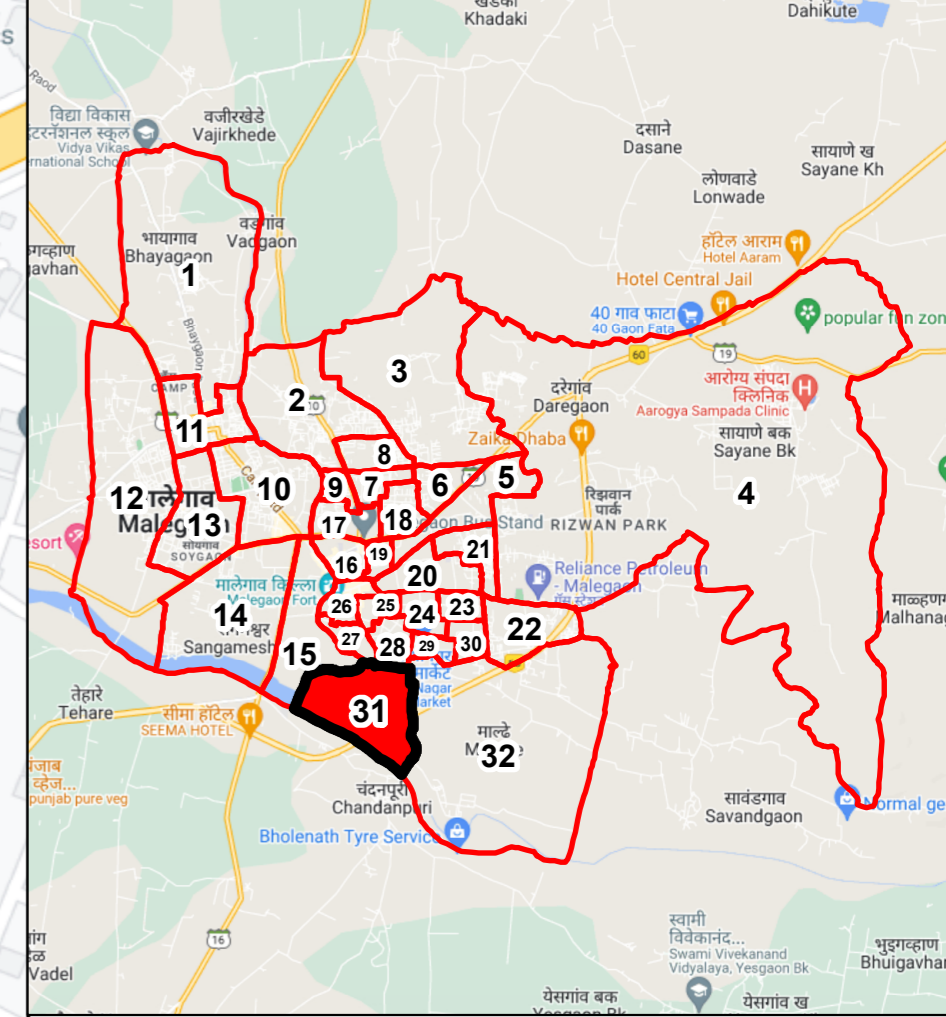

Draft Ward Formation For General Election 2022 - Malegaon Municipal Corporation

STATE ELECTION COMMISSION
MAHARASHTRA

Ward : 31

Ward Population

Total Population	17329
SC Population	325
ST Population	312

Key Map - KDMC

Legend

- Ward
- MC Boundary
- Road
- National Highway
- Railway Line
- River

(Name)

(Signature)
Deputy Municipal Commissioner