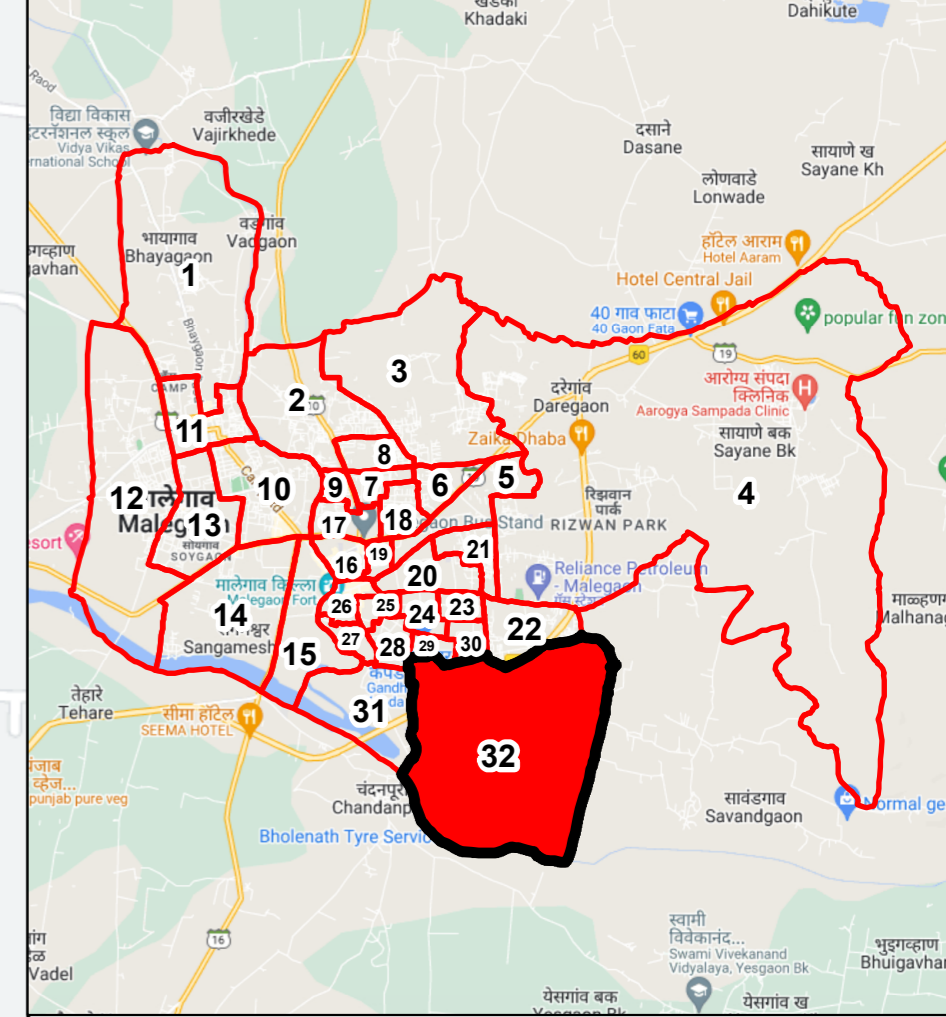

Draft Ward Formation For General Election 2022 - Malegaon Municipal Corporation

STATE ELECTION COMMISSION
MAHARASHTRA

Ward : 32

Ward Population

Total Population	19704
SC Population	53
ST Population	550

Key Map - KDMC

Legend

- Ward
- MC Boundary
- Road
- National Highway
- Railway Line
- River

(Name)

(Signature)
Deputy Municipal Commissioner

MAHARASHTRA 19 डिसेंबर २००१