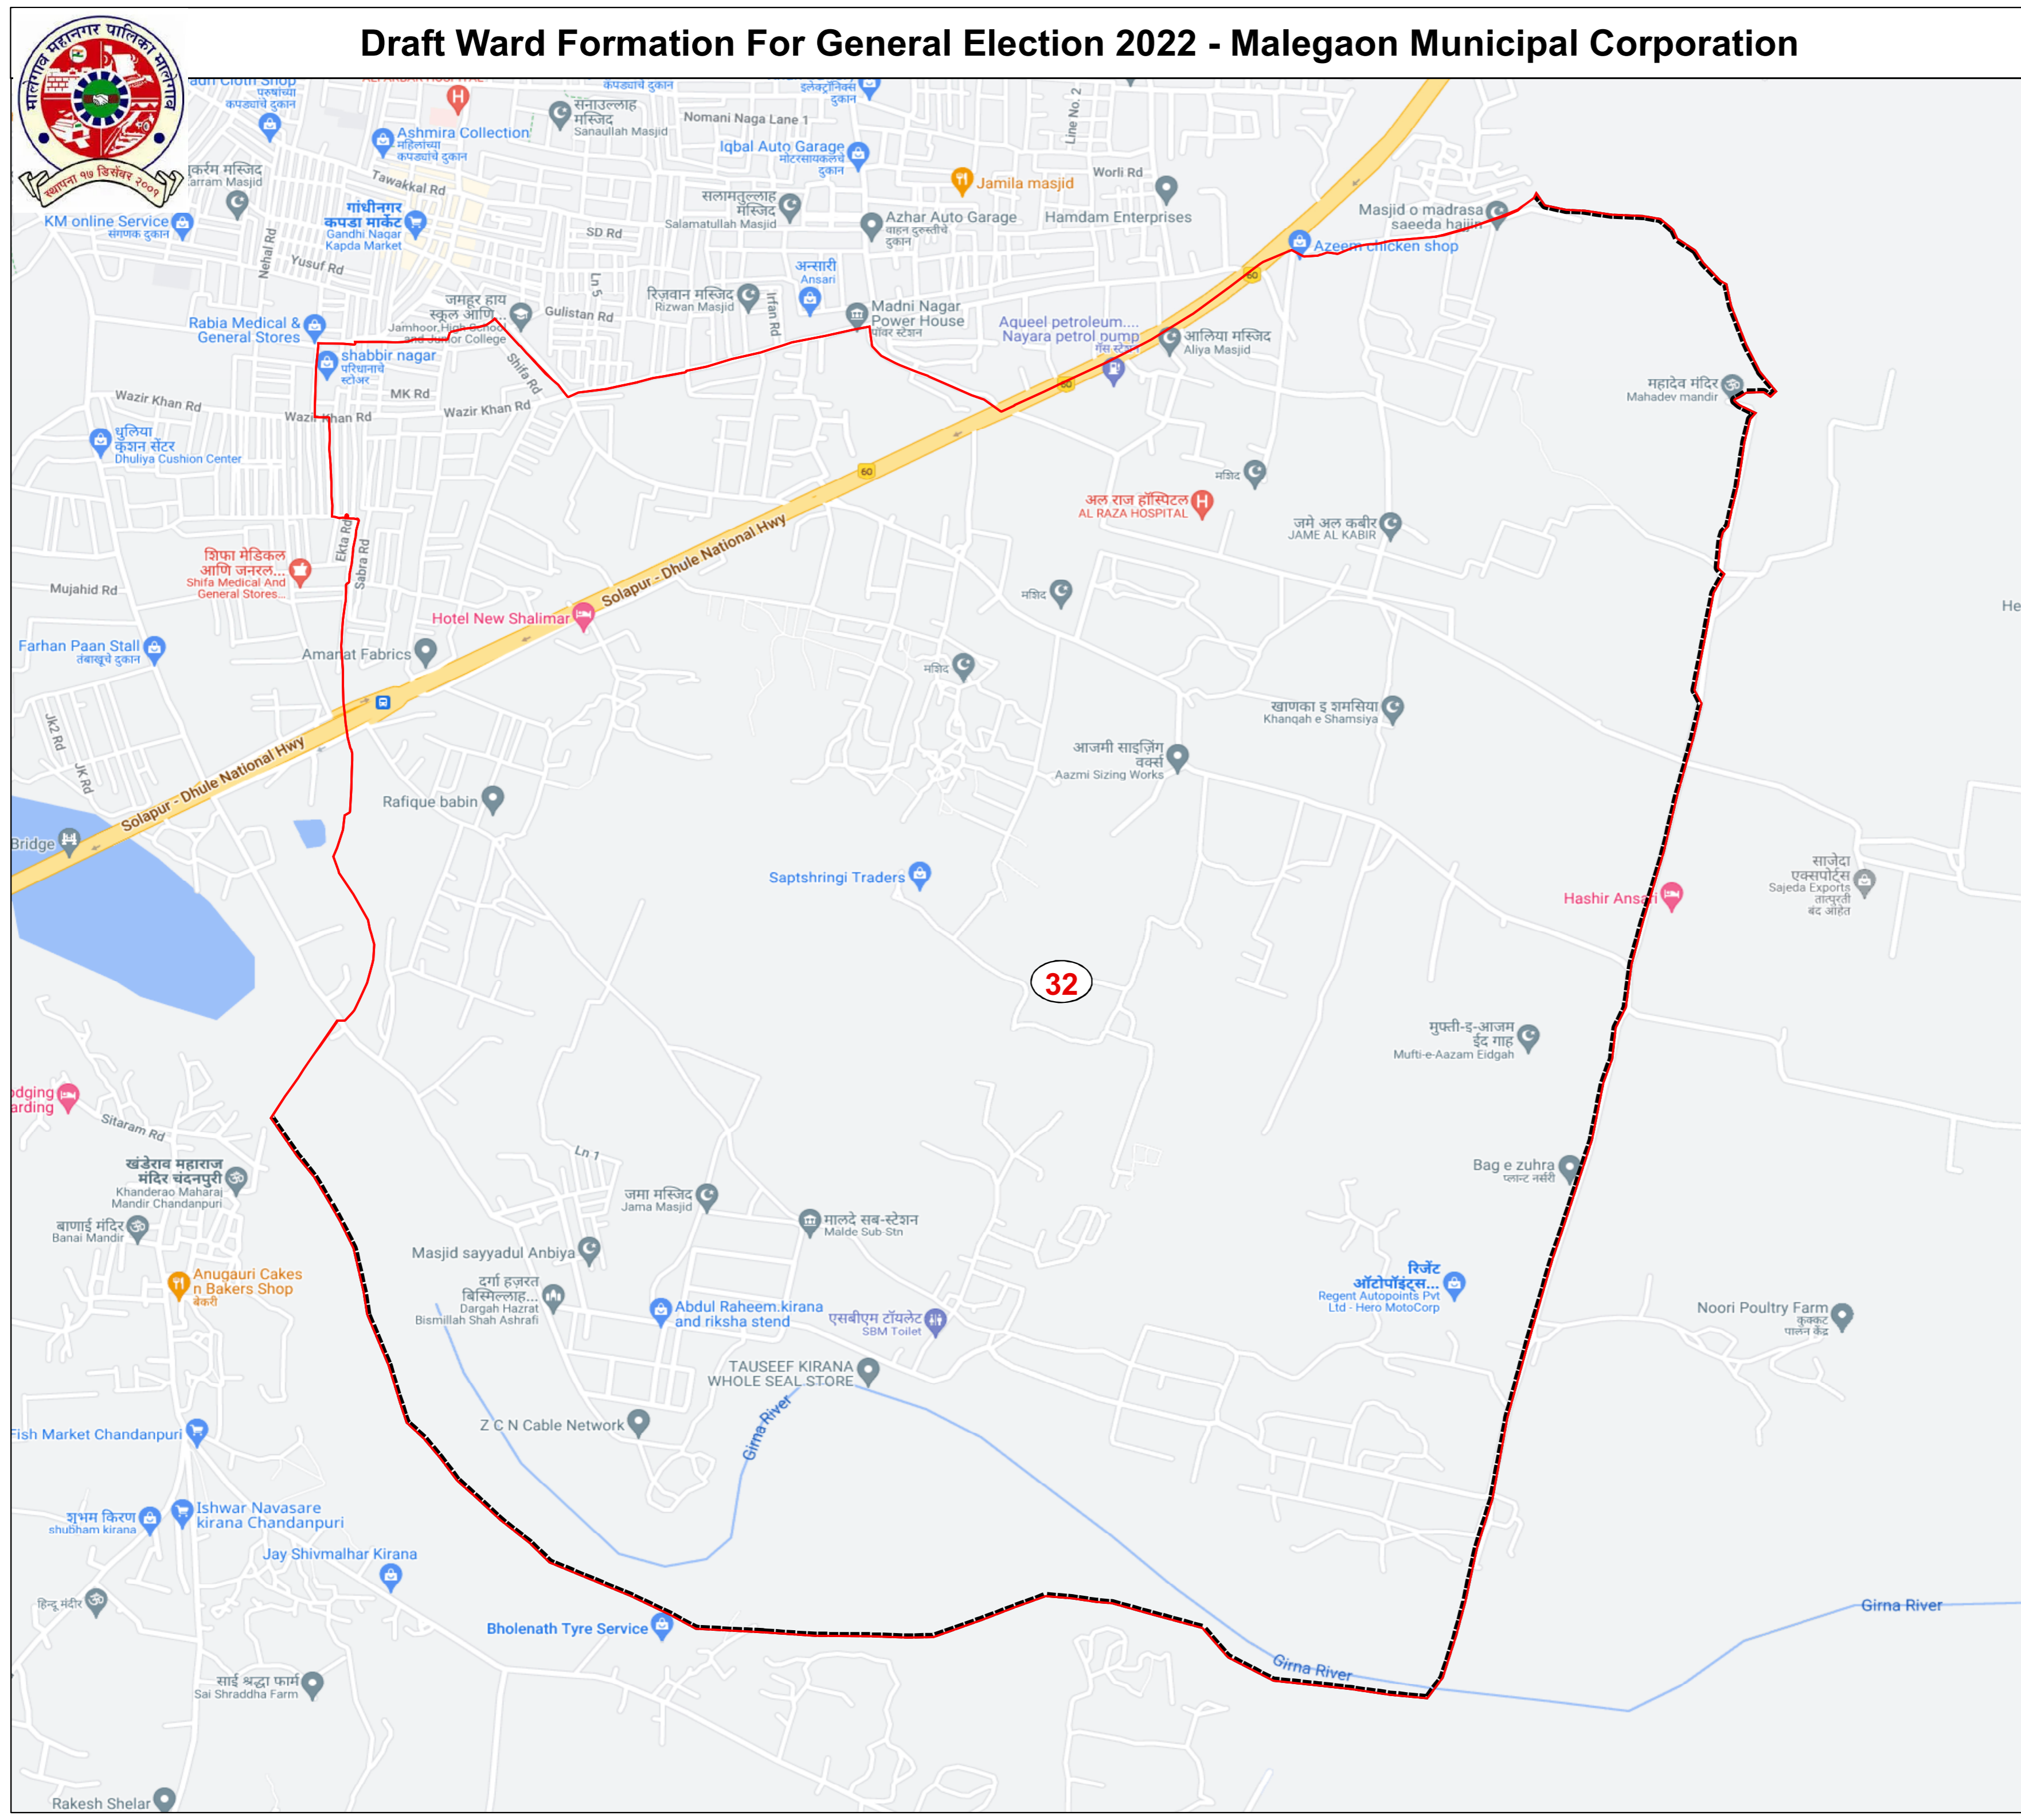

Draft Ward Formation For General Election 2022 - Malegaon Municipal Corporation

STATE ELECTION COMMISSION
MAHARASHTRA

Ward : 32

Ward Population

Total Population	19704
SC Population	53
ST Population	550

Key Map - KDMC

Legend

- Ward
- MC Boundary
- Road
- National Highway
- Railway Line
- River

(Name)

(Signature)
Deputy Municipal Commissioner

MAHARASHTRA 19 डिसेंबर २००१