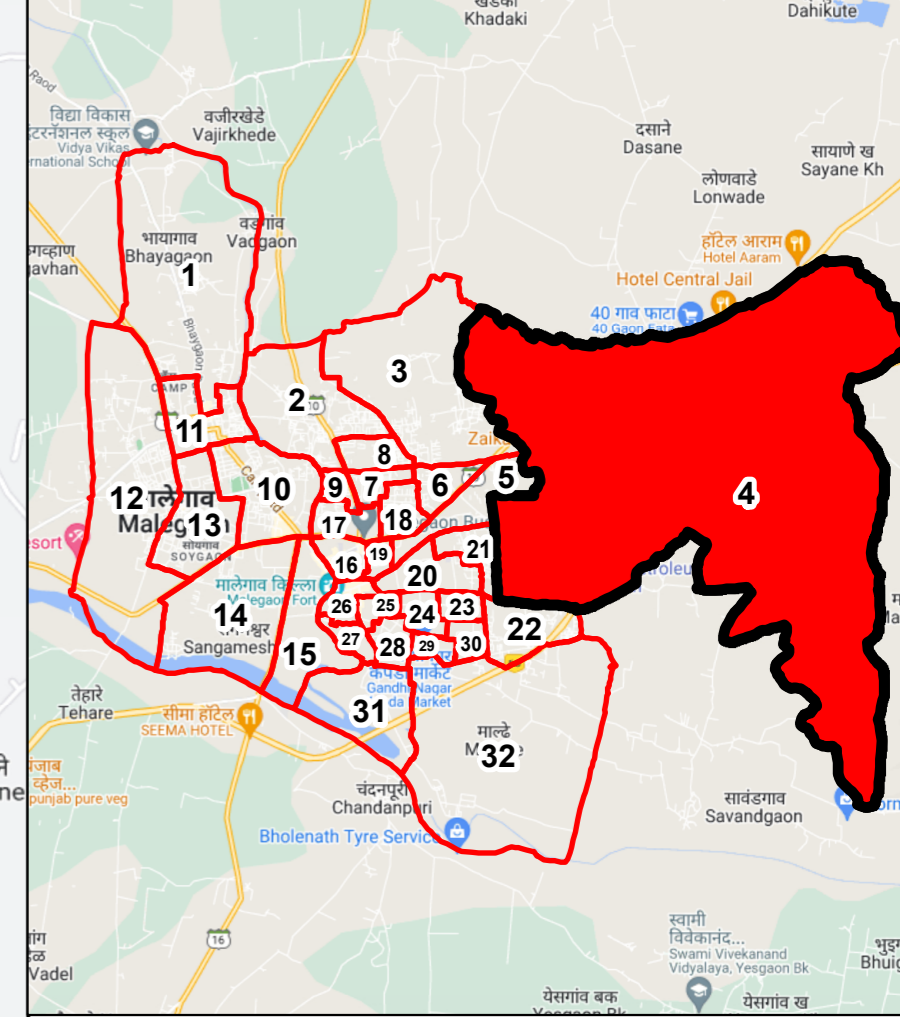

# Draft Ward Formation For General Election 2022 - Malegaon Municipal Corporation

STATE ELECTION COMMISSION  
MAHARASHTRA

**Ward : 4**

## Ward Population

<b>Total Population</b>	<b>18319</b>
<b>SC Population</b>	<b>895</b>
<b>ST Population</b>	<b>1706</b>

## Key Map - KDMC

## Legend

- Ward
- MC Boundary
- Road
- National Highway
- Railway Line
- River

(Name)

(Signature)  
Deputy Municipal Commissioner