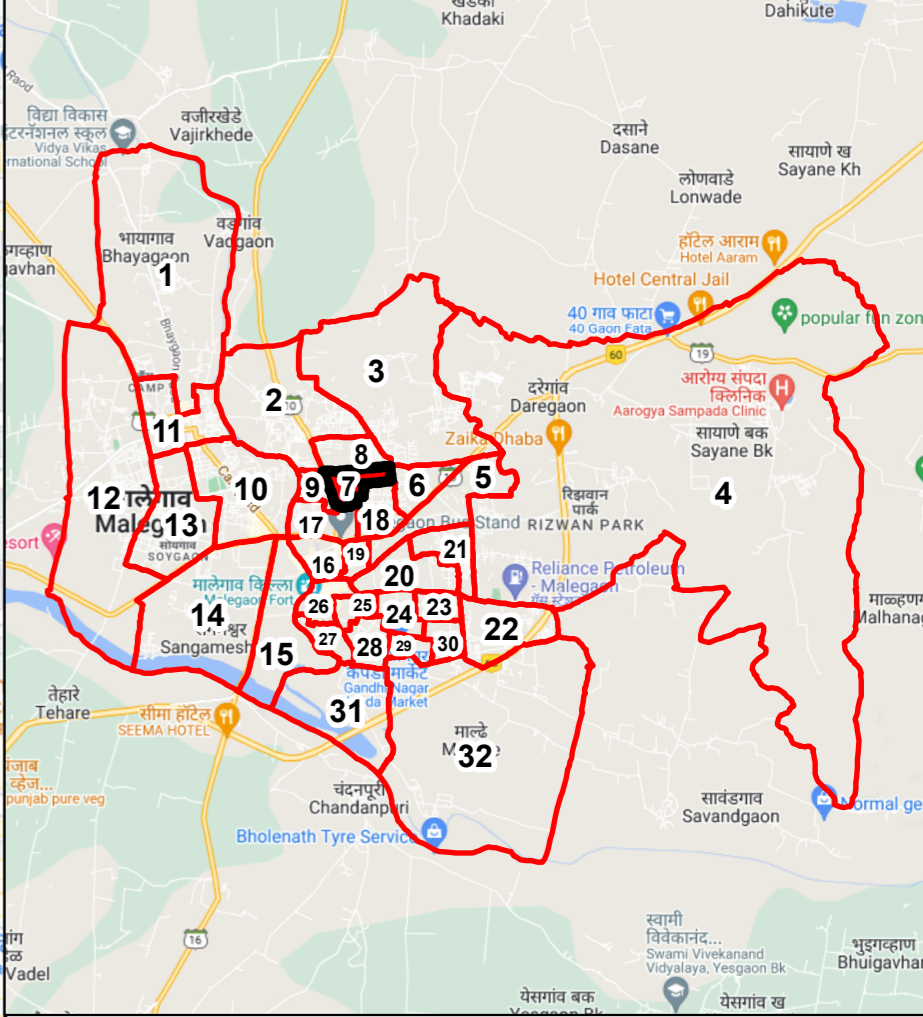

Draft Ward Formation For General Election 2022 - Malegaon Municipal Corporation

STATE ELECTION COMMISSION
MAHARASHTRA

Ward : 7

Ward Population

Total Population	17202
SC Population	9
ST Population	4

Key Map - KDMC

Legend

- Ward
- MC Boundary
- Road
- National Highway
- Railway Line
- River

(Name)

(Signature)
Deputy Municipal Commissioner