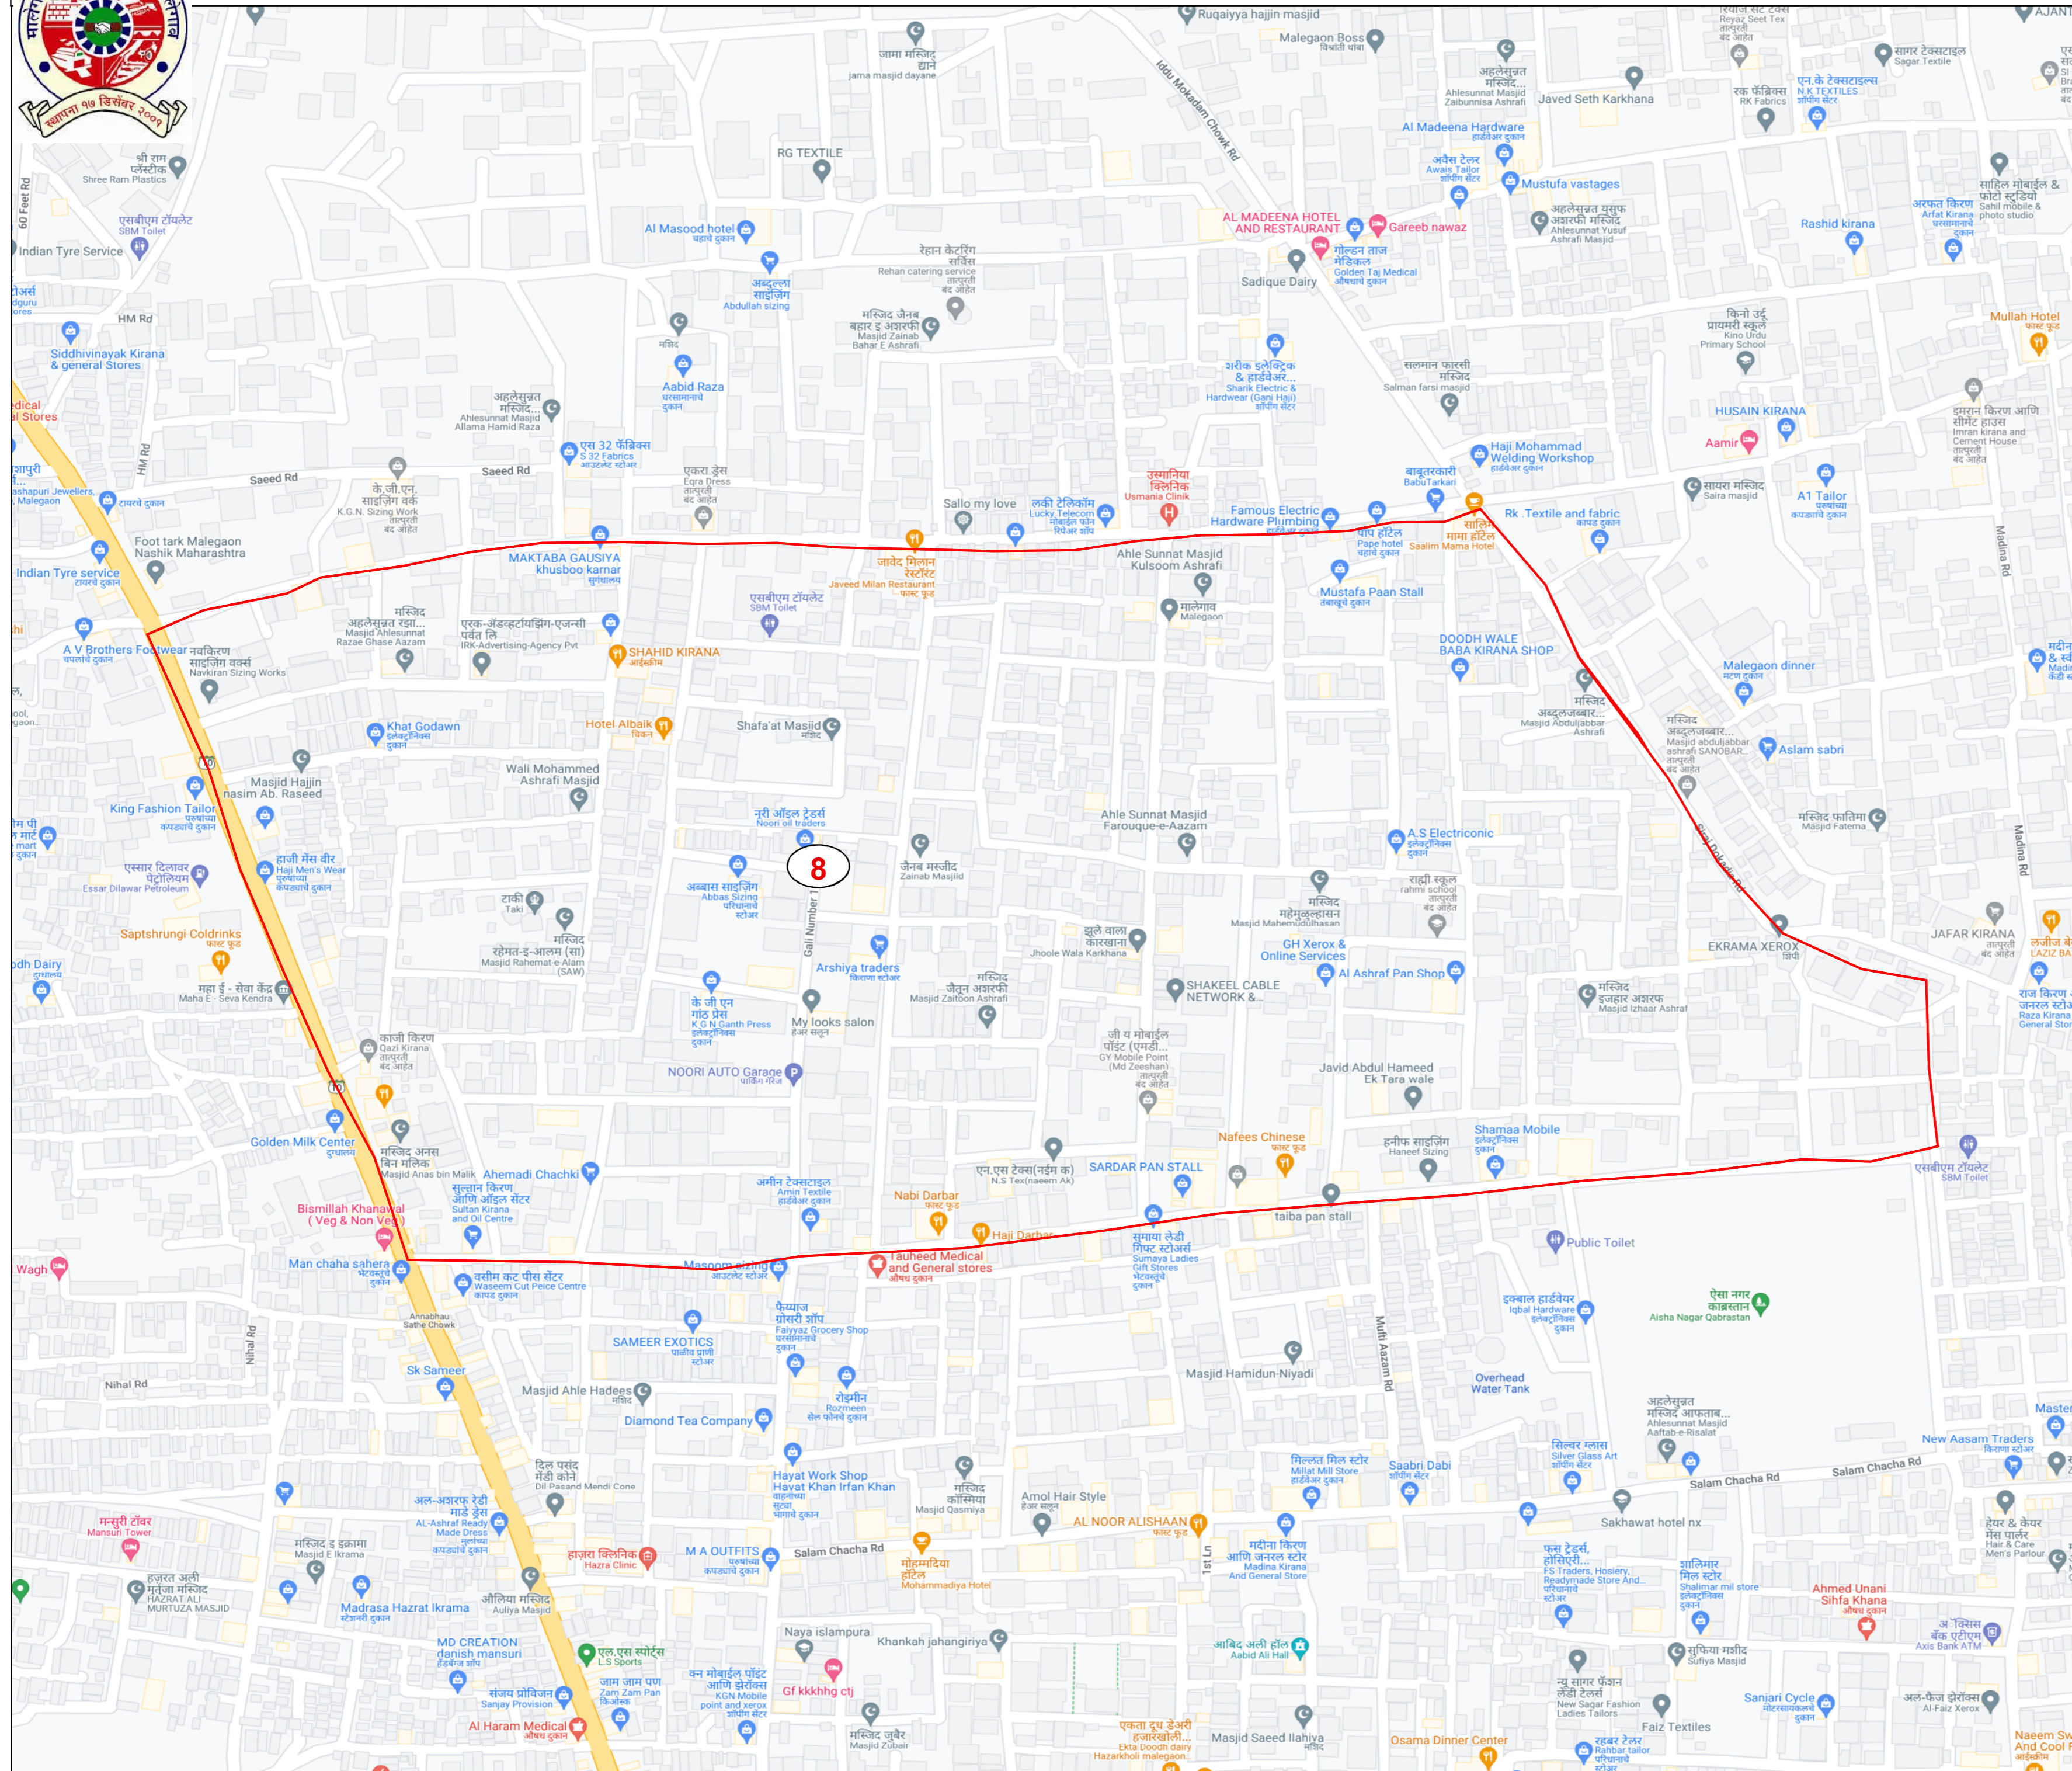

Draft Ward Formation For General Election 2022 - Malegaon Municipal Corporation

STATE ELECTION COMMISSION
MAHARASHTRA

Ward : 8

Ward Population

Total Population	18752
SC Population	180
ST Population	4

Key Map - KDMC

Legend

- Ward
- MC Boundary
- Road
- National Highway
- Railway Line
- River

(Name)

(Signature)
Deputy Municipal Commissioner