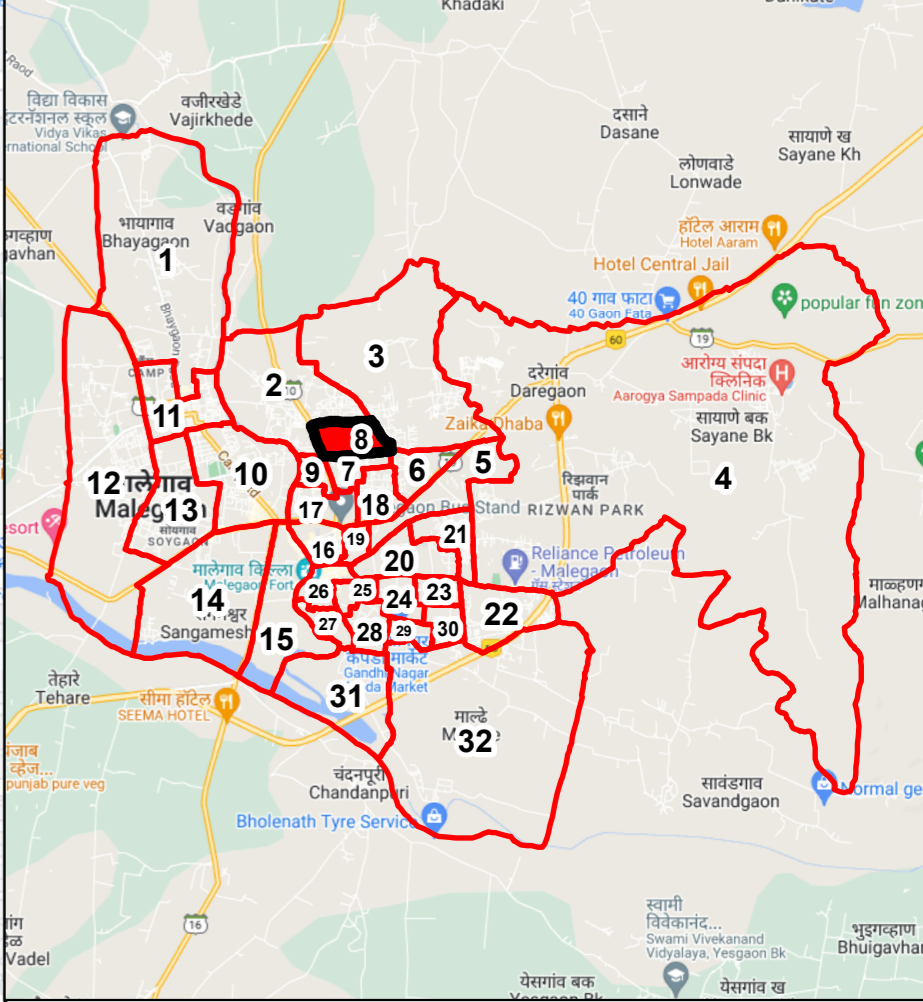

Draft Ward Formation For General Election 2022 - Malegaon Municipal Corporation

STATE ELECTION COMMISSION
MAHARASHTRA

Ward : 8

Ward Population

Total Population	18752
SC Population	180
ST Population	4

Key Map - KDMC

Legend

- Ward
- MC Boundary
- Road
- National Highway
- Railway Line
- River

(Name)

(Signature)
Deputy Municipal Commissioner